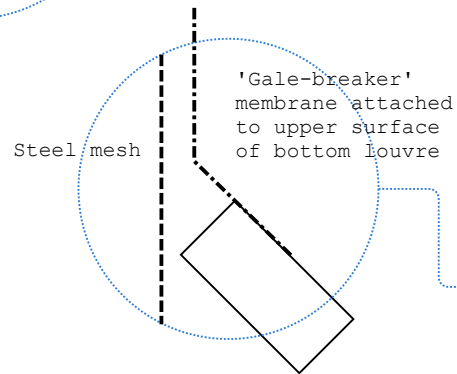

Details of
bracket
attachment TBC

Elevation

Section

Site: St Tegai's Church, Llandygai	Drawing: SEI01	Project: 009844	Drawn: SRO	Notes:
Title: Belfry - Opening S (As Proposed)	Scale: 1:50	Date:	Rev: A	